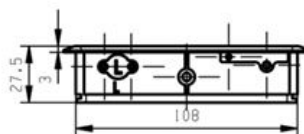

PRODUCT SHEET

Description:

Soft Close Grommet "Mambo" 300x120x27,5mm, Silver,(RAL9006) ABS Frame,Alu. Lid
W/Brush.Suggested Hole Cutting 290x111mm

Item number:

25.20.380-0

Units	Box	Carton	HS Code	Barcode
Pcs.	1	50	7616991099	 5704866482264