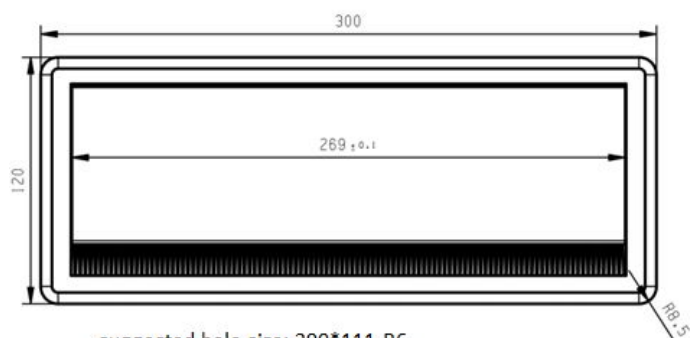

PRODUCT SHEET

Description:

Soft Close Grommet "Mambo" 300x120x27,5mm, Silver,(RAL9006) ABS Frame,Alu. Lid
W/Brush.Suggested Hole Cutting 290x111mm

Item number:

25.20.380-0

Units	Box	Carton	HS Code	Barcode
Pcs.	1	50	7616991099	 5704866482264